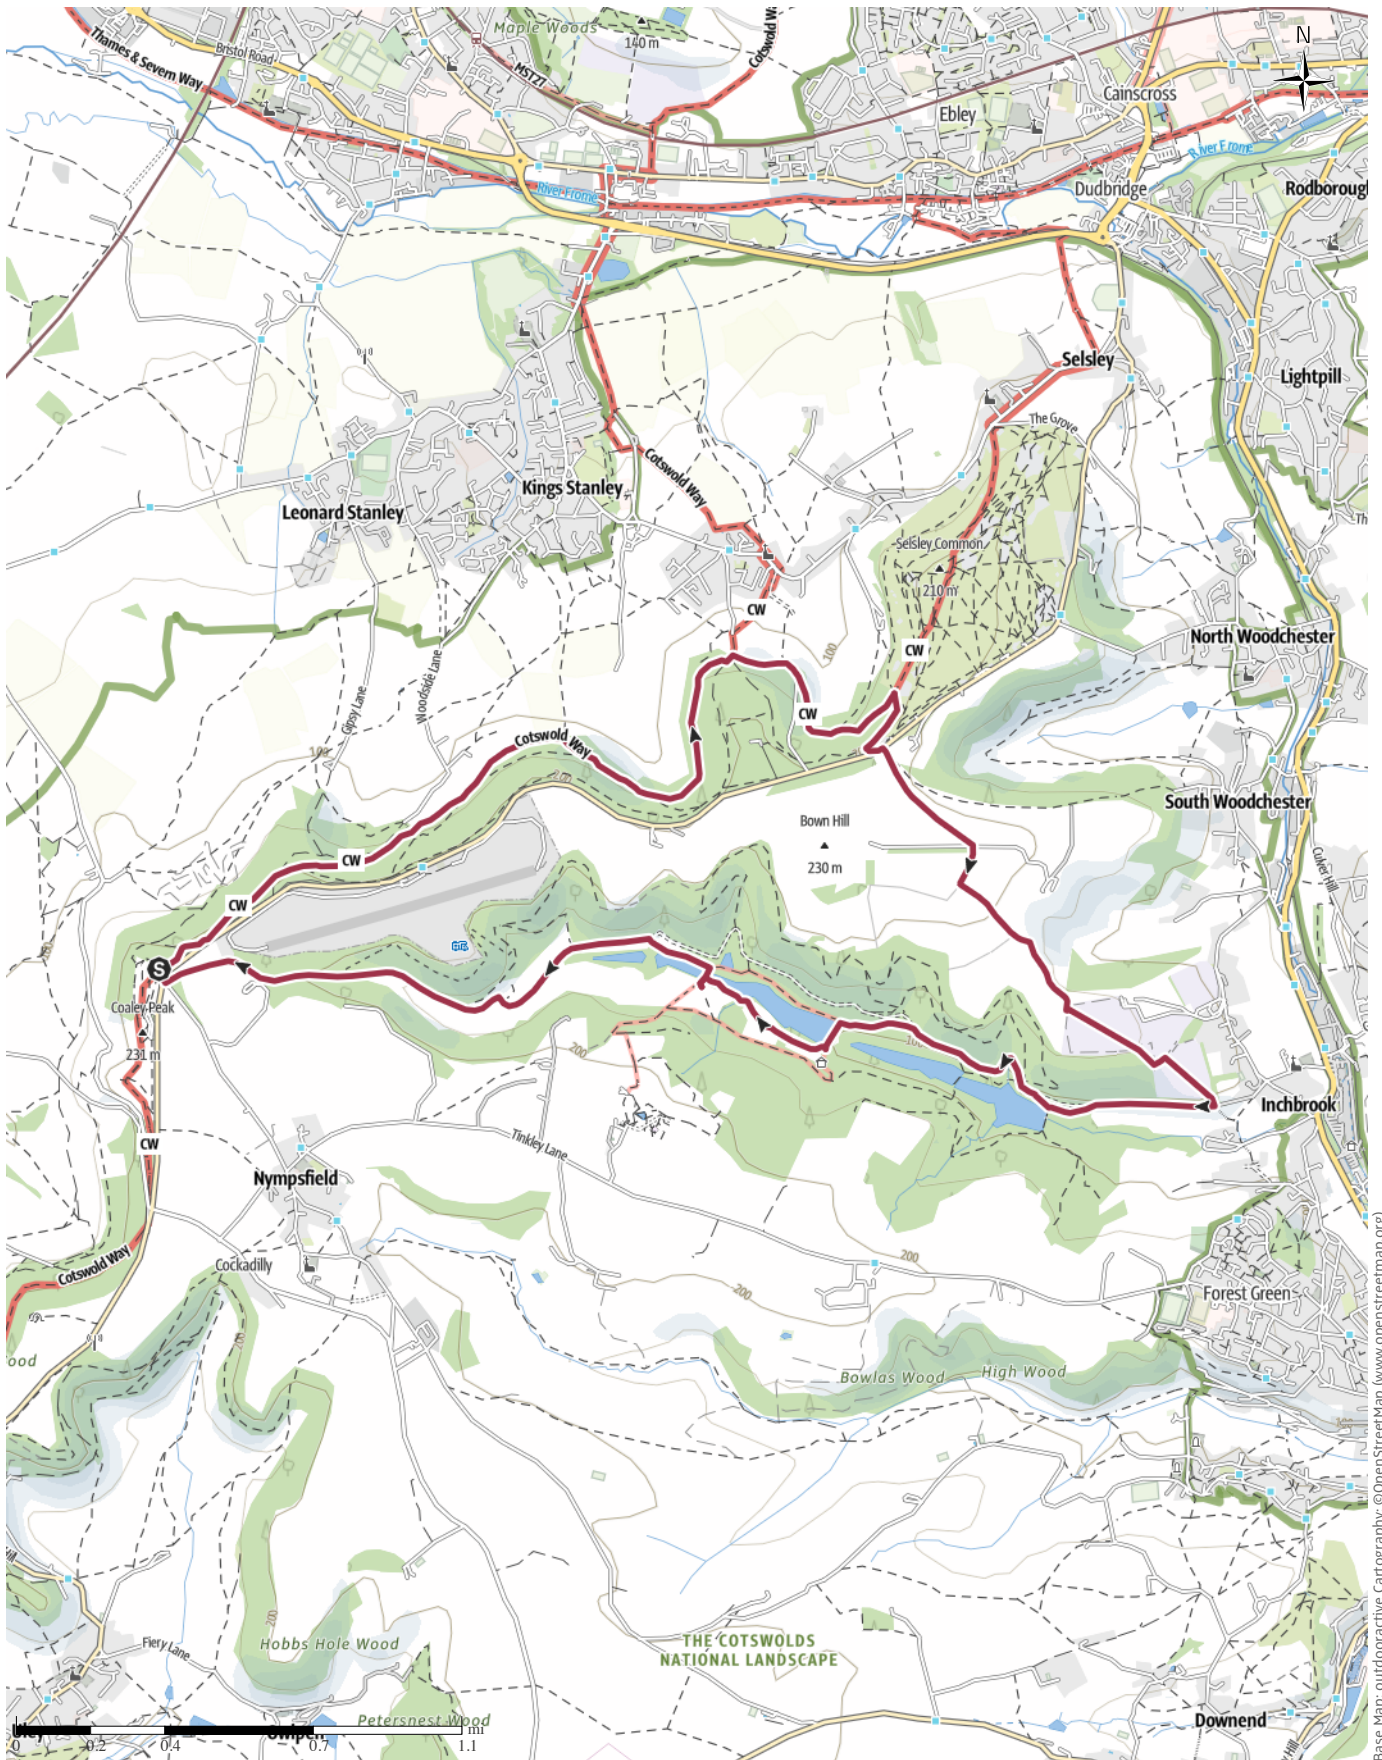

Woodchester Circular Walk

↔ 7.5 mi | ⌚ 3:30 h | ⚡ 951ft | ⚡ 951ft | Difficulty | difficult

Base Map: outdooractive Cartography. ©OpenStreetMap (www.openstreetmap.org)